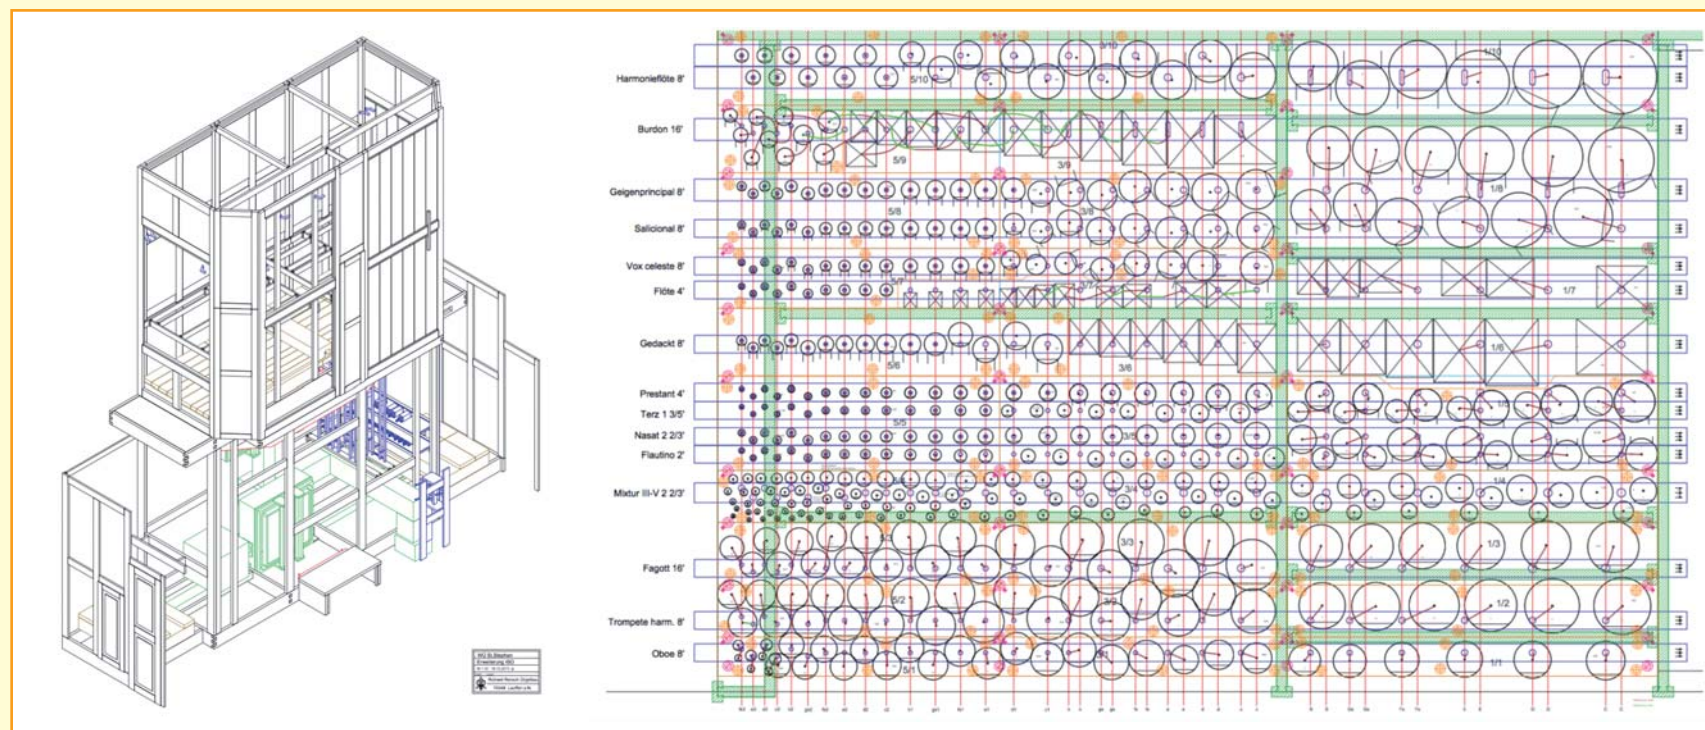

Pfeifenpatenschaften für die Vollendung unserer Weigle-Orgel

Schwelwerk		C	Cs	D	Ds	E	F	Fs	G	Gs	A	B	H	c	cs	d	ds	e	f	fs	g	gs	a	b	h	c'	cs'	d'	ds'	e'	f'	fs'	g'	gs'	a'	b'	h'	c''	cs''	d''	ds''	e''	f''	fs''	g''	gs''	a''	b''	h''	c'''	cs'''	d'''	ds'''	e'''	f'''	fs'''	g'''	gs'''
Burdon	16'	[Red]											[Orange]											[Yellow]											[Green]																							
Geigenprincipal	8'	[Red]											[Orange]											[Yellow]											[Green]																							
Harmonieflöte	8'	[Red]											[Orange]											[Yellow]											[Green]																							
Gedackt	8'	[Red]											[Orange]											[Yellow]											[Green]																							
Salicional	8'	[Red]											[Orange]											[Yellow]											[Green]																							
Voix celeste ab c°	8'	[Red]											[Orange]											[Yellow]											[Green]																							
Prestant	4'	[Red]											[Orange]											[Yellow]											[Green]																							
Flöte	4'	[Red]											[Orange]											[Yellow]											[Green]																							
Nasat	2 2/3'	[Red]											[Orange]											[Yellow]											[Green]																							
Flautino	2'	[Red]											[Orange]											[Yellow]											[Green]																							
Terz	1 3/5'	[Red]											[Orange]											[Yellow]											[Green]																							
Mixtur 3-5fach	2 2/3'	[Red]											[Orange]											[Yellow]											[Green]																							
Fagott	16'	[Red]											[Orange]											[Yellow]											[Green]																							
Trompete harm.	8'	[Red]											[Orange]											[Yellow]											[Green]																							
Oboe	8'	[Red]											[Orange]											[Yellow]											[Green]																							

Pedal		C	Cs	D	Ds	E	F	Fs	G	Gs	A	B	H	c	cs	d	ds	e	f	fs	g	gs	a	b	h	c'	cs'	d'	ds'	e'	f'
Untersatz	32'	[Purple]													[Dark Blue]																

Zimbelstern mit 6 Schalenglocken

- 30,- €
- 50,- €
- 100,- €
- 250,- €
- 500,- €
- 750,- €
- 1.000,- €
- 2.000,- €

Wählen Sie den Betrag, den Sie für Ihre Patenschaft einsetzen möchten und Ihre Wunsch-Orgelpfeife.

Bauzeichnung des Orgelbauers und Registeranordnung

© Zeichnung: Rensch Orgelbau

Ja, ich möchte die Patenschaft für eine oder mehrere Orgelpfeife(n) übernehmen.

Meine Wunschorgelpfeife(n):

Bitte geben Registernamen und Ton an

Ich möchte eine Patenschaft verschenken.

Bitte verwenden Sie folgenden Namen auf der Patenschaftsurkunde:

Vor- und Nachname

Den Betrag in Höhe von _____ € überweise ich an:

IBAN DE16 790 500 000 044 263 184

BIC BYLADEM1SWU Sparkasse Mainfranken Würzburg

Verwendung: Orgelpatenschaft

Ich bin mit der Veröffentlichung meines Namens als Patin/Pate einer Orgelpfeife

☐ einverstanden ☐ nicht einverstanden

Nach Zahlungseingang erhalte ich eine Patenschaftsurkunde und eine Spendenbescheinigung für das Finanzamt.

Name Vorname

Straße PLZ, Wohnort

Datum Unterschrift

Bitte senden Sie diese Antwortkarte ausgefüllt an:

Pfarramt St. Stephan

Zwinger 3c · 97070 Würzburg